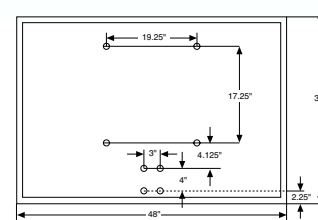

BA46AW, BA46ASM