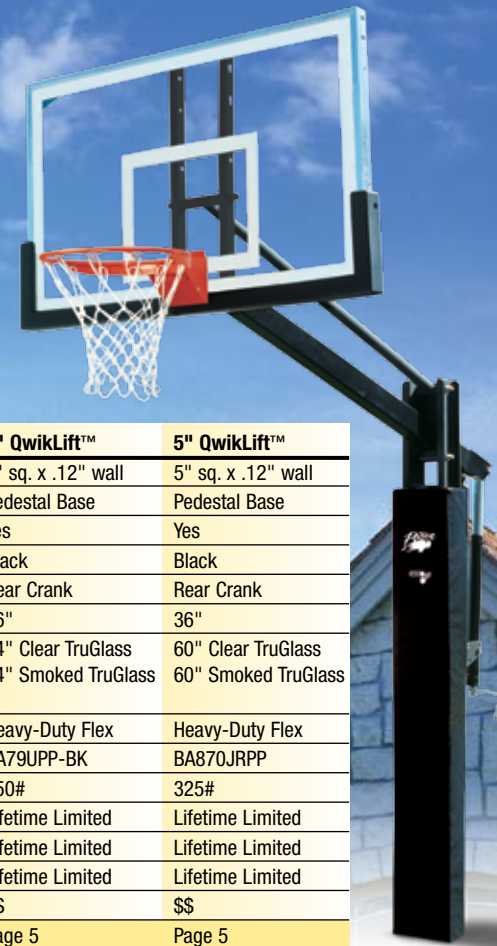

4" QwikChange™	4" ZipCrank™	5" ZipCrank™	4" QwikLift™	5" QwikLift™
Pole Size	4" sq. x .08" wall	4" sq. x .12" wall	5" sq. x .12" wall	4" sq. x .12" wall	5" sq. x .12" wall
Approx. Pole Bury Depth	30"	30"	42"	Pedestal Base	Pedestal Base
Removable Pedestal Base	No	Yes (optional)	Yes (optional)	Yes	Yes
Pole Color	Black	Black	Black	Black	Black
Adjustment Method	Adjustment Pole	Front Crank	Front Crank	Rear Crank	Rear Crank
Safe Play Area at 10'	22"	30"	30"	36"	36"
Backboard Options	48" Clear Acrylic 48" Smoked Acrylic 48" Graphite Fan	54" Clear TruGlass 54" Smoked TruGlass	60" Clear TruGlass 60" Smoked TruGlass	54" Clear TruGlass 54" Smoked TruGlass	60" Clear TruGlass 60" Smoked TruGlass
Breakaway Goal	Fast Break Flex	Heavy-Duty Flex	Heavy-Duty Flex	Heavy-Duty Flex	Heavy-Duty Flex
Pole Padding (see page 9)	BA79UPP-BK	BA79UPP-BK	BA870JRPP	BA79UPP-BK	BA870JRPP
Total Weight	135# - 150#	250#	325#	250#	325#
Board Warranty	6 -12-Year	Lifetime Limited	Lifetime Limited	Lifetime Limited	Lifetime Limited
Pole Warranty	10-Year	Lifetime Limited	Lifetime Limited	Lifetime Limited	Lifetime Limited
Goal Warranty	1-Year	Lifetime Limited	Lifetime Limited	Lifetime Limited	Lifetime Limited
Relative Cost	$	$$	$$$	$$	$$
For More Information	Page 3	Page 4	Page 4	Page 5	Page 5

	5" Power Adjust™	6" Ultimate™ Adjustable	5" Ultimate Jr.™	6" Ultimate™
Pole Size	5" sq. x .12" wall	6" sq. x .19" wall	5" sq. x .12" wall	6" sq. x .19" wall
Approx. Pole Bury Depth	Pedestal Base	48" or Pedestal Base	36"	48" or Pedestal Base
Removable Pedestal Base	Yes	Yes (optional)	No	Yes (optional)
Pole Color	Black	Black	Black	Black
Adjustment Method	Rear Crank	Front Crank	Fixed Height	Fixed Height
Safe Play Area at 10'	50"	51"	36"	60"
Backboard Options	60" Clear TruGlass 60" Smoked TruGlass	72" Clear TruGlass	60" Clear TruGlass	72" Clear TruGlass
Breakaway Goal	Heavy-Duty Flex	Heavy-Duty Flex	Heavy-Duty Flex	Heavy-Duty Flex
Pole Padding (see page 9)	BA870JRPP	BA870PP-BK	BA870JRPP	BA870PP-BK
Total Weight	450#	635#	325#	570#
Board Warranty	Lifetime Limited	Lifetime Limited	Lifetime Limited	Lifetime Limited
Pole Warranty	Lifetime Limited	Lifetime Limited	Lifetime Limited	Lifetime Limited
Goal Warranty	Lifetime Limited	Lifetime Limited	Lifetime Limited	Lifetime Limited
Relative Cost	$$$$	$$$$	$$$$	$$$$
For More Information	Page 6	Page 6	Page 7	Page 7

Bison Residential Basketball Systems Are Not Warranted for Non-Residential Use