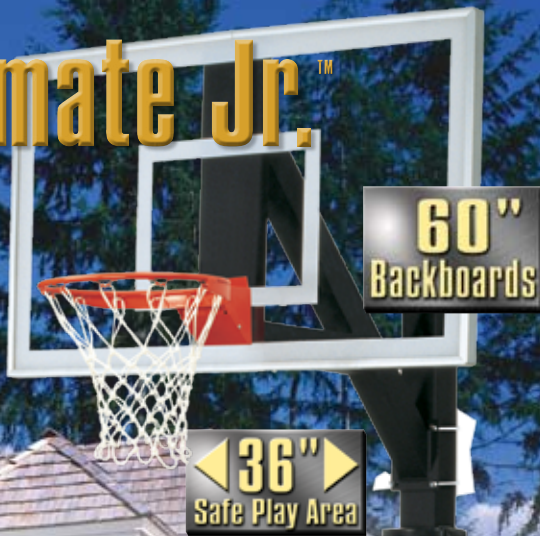

5" Ultimate Jr.™

- 60" Clear TruGlass Tempered Glass Backboard
- 36" Safe Play Area
- Aluminum Backboard Frame
- Heavy-Duty Competition Flex Goal
- Backboard Protecting Direct Goal Mounting
- Textured Black Powder Coated Pole Finish
- **FREE** Fitted Pole Padding
- Approx. 36" Deep Bury for Superior Stability

Don't need height adjustment for your driveway all star? Our Ultimate Jr. system offers incredible rigidity and playability not found on adjustable systems. With an extended 36" safe play area and thick pole padding included, you'll feel confident about player safety, too. The Ultimate Jr. includes an institutional quality breakaway goal.

5" POLE