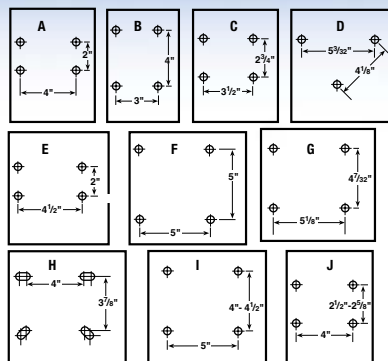

Goal Hole Patterns

	BA26	BA29JR	BA29	BA32
Goal Type	Uni-Goal	Fast Break Flex	Recoil Flex	Heavy-Duty Flex
Breakaway	NO	YES	YES	YES
Goal Support	7/16" Diameter	.18" x 1.5"	.18" x 1.5"	.18" x 1.5"
Backplate Thickness	.12"	.12"	.18"	.18"
Net Attachment System	Netlocks	Netlocks	Netlocks	Continuous Netlocks
Goal Mounting Hole Pattern	A,B,C,E,H,J	A,B,C,E,H,J	Universal	Universal
Net/Hardware Included	YES	YES	YES	YES
Warranty*	90-Day Limited	1-Year Limited	1-Year Limited	2-Year Limited
Shipping	11#, Small Package	16#, Small Package	21#, Small Package	22#, Small Package

*Unless included with a complete package with a longer warranty.

Bison does not warranty any backboard that is not installed on a compatible Bison pole system.

WARNING: No retail backboard will support hanging from rim if goal is not mounted directly to pole or support structure. Severe injury is probable.