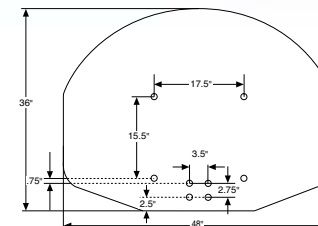

BA600

Bison® Limited Warranties

All Bison products are warranted against manufacturing defects at the time of delivery. In addition, most products are covered by warranties stated in the description of the product or in supporting specification charts. Where listed as "limited", warranties shall cover damage or failure that occurs during the course of "normal or intended use" of the warranted product. Normal or intended use shall be described as activity that is necessary for the participation in the sport for which the equipment is designed.

Limited warranties on Bison basketball equipment include damage caused by slam dunking and normal player contact with the goal, but does not include damage caused by deliberate hanging, multiple player hanging, vandalism, non-basketball activities or any other activity that could be regarded as abusive.

When warranties are stated as "unconditional" or "unconditional replacement", the above stated limitations do not normally apply. Normal deterioration of products due to weather, wear and tear, or other causes that do not affect functional use are not covered by any Bison warranty regardless of type of stated warranty.

All Bison Safe Stuff backboard and pole padding is covered for a period of one year.

All warranties are valid only when product is used in the intended application as outlined in Bison's printed literature, when installed according to Bison's instructions and when matched with compatible

components as described in Bison literature. Under no circumstances will product shown in this Bison Premium Residential Sports Equipment Catalog be warranted for commercial or institutional use. Due to the abusive nature of pay-to-play basketball facilities, unless specifically agreed to in writing, Bison products carry no warranty when used in a facility where players pay an individual fee to use Bison equipment.

Bison will pay ground freight only to replace defective merchandise. Bison will not be responsible for labor costs incurred due to product defects.

The product information and specifications presented in this catalog are subject to change at any time without notice. Never use this catalog as a guide for installation. Consult the instructions provided with each system prior to installation.