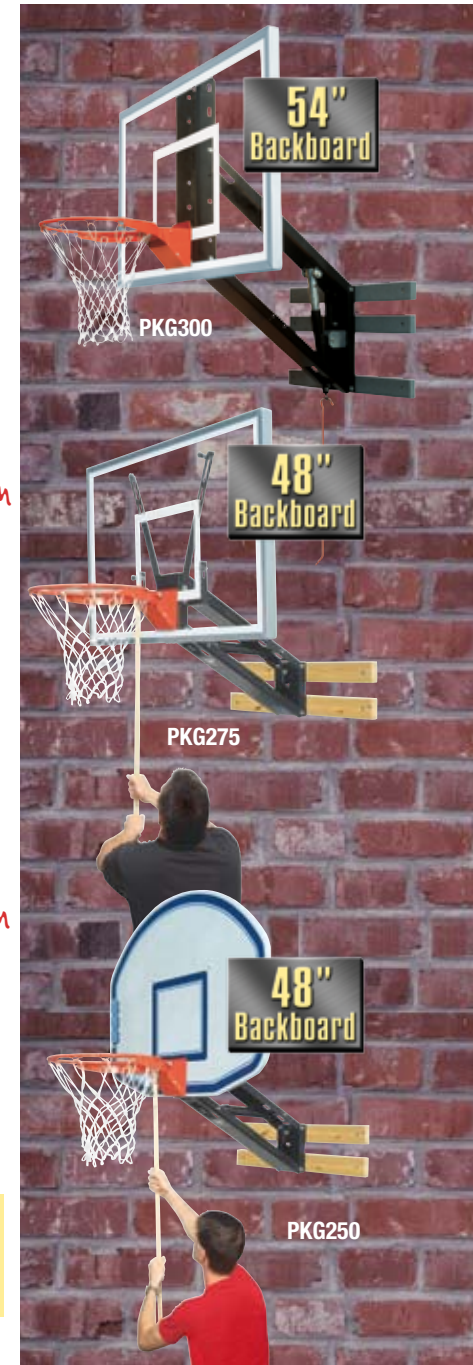

PKG275

PKG250

Qwik Change™ Graphite Shooting Station

Our lowest cost adjustable wall mount system. Move the goal height from 7½' to 10' in 6" increments with a broom handle from your driveway. The 36" x 48" molded graphite fan-shaped backboard and official-size flex goal are direct mounted to the steel structure for superior backboard durability. QwikChange structure attaches to wall with two struts to spread the load. Customer provides wall mounting anchors. There's a 22" safe play area at 10'. One-year limited warranty. Shipping Weight: 90#, Small Package

WARNING: Bison will not assume liability resulting from improper wall attachment. Consult a qualified contractor for installation of a wall mount system. Bison residential basketball systems are not warranted for non-residential use.

PKG300